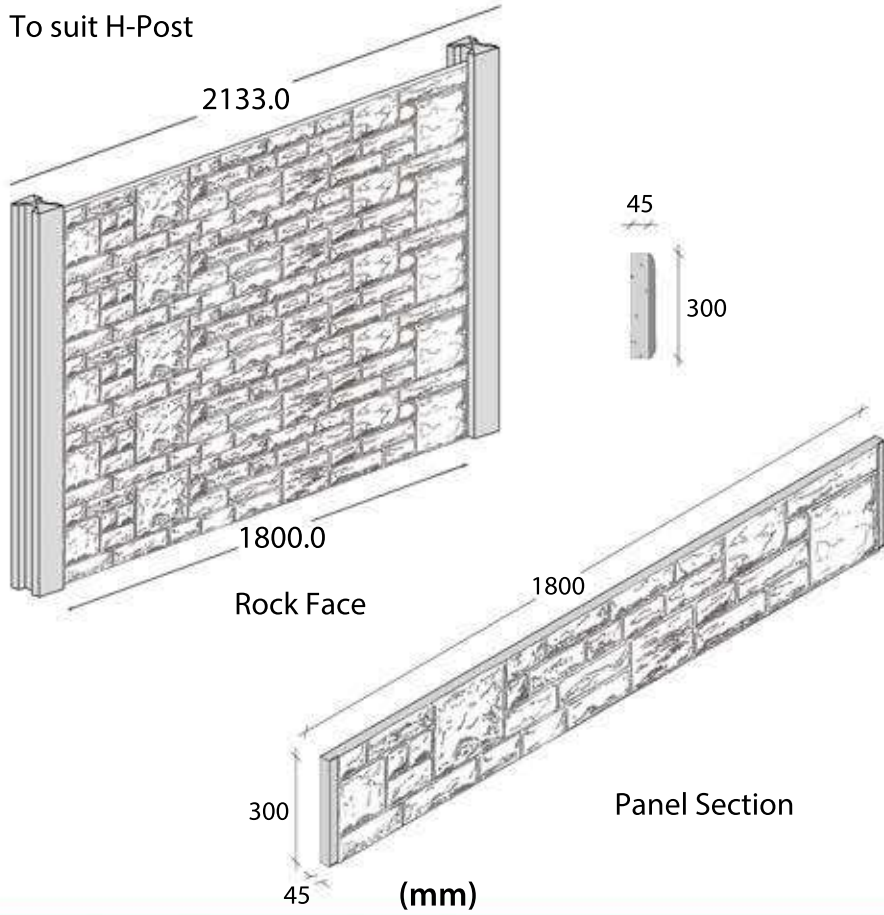

ENVIROCK FACED PANELS

STANDARD LENGTHS
 • 1800 ROCK FACED PANEL

To suit H-Post

Front Side of Panel

STANDARD LENGTHS
 • 1800 PANEL

To suit H-Post

Back Side of Panel

Available in 7 & 8 feet height