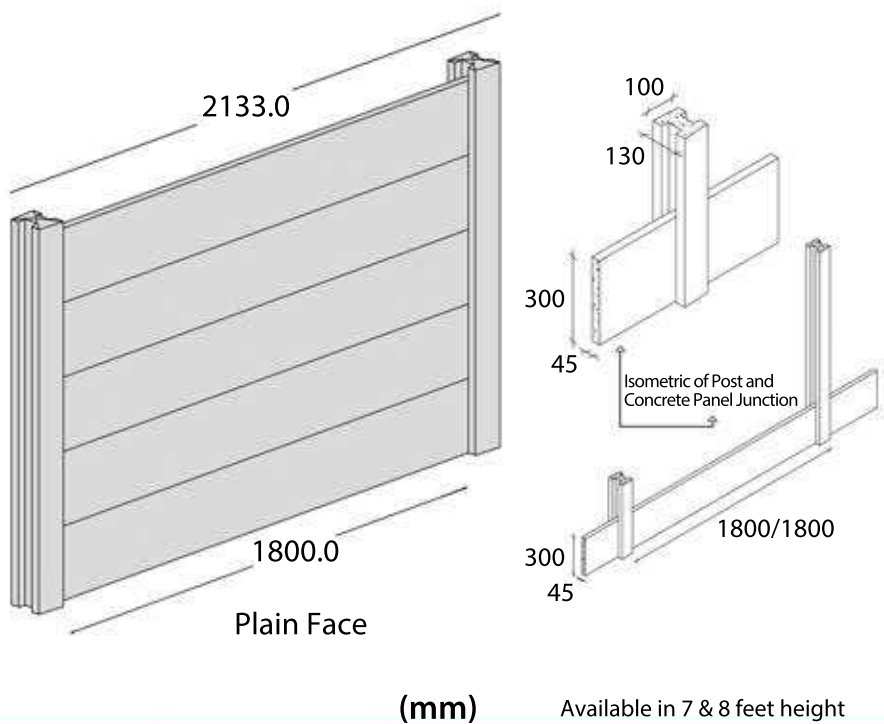

ENVIROCK FACED PANELS

STANDARD LENGTHS
 • 1800 ROCK FACED PANEL

To suit H-Post

Front Side of Panel

STANDARD LENGTHS
 • 1800 PANEL

To suit H-Post

Back Side of Panel

Available in 7 & 8 feet height