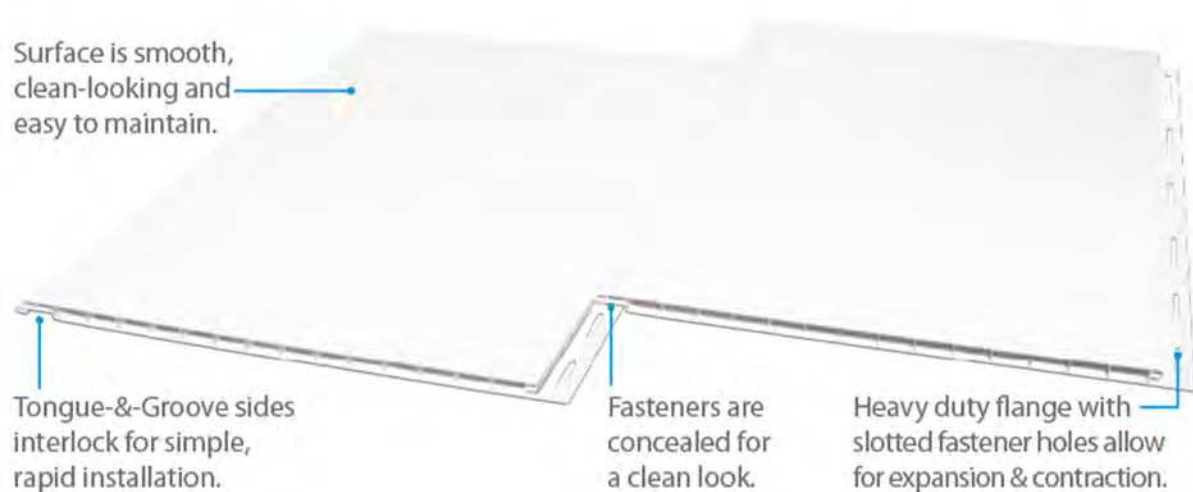

EnviClad interlocking wall and ceiling liner panels feature a multiwall structure that results in a high level of rigidity and strength, and allows for rapid installation. Interlocking tongue & groove edges allow fasteners to be completely hidden, resulting in a clean, smooth finish.

Use it for interior cladding for all types of structures.

## Utility and versatility never looked so good.

Duraclad PVC Interlocking Liner Panels are smooth and hygienic, and are easy to clean and maintain. And they can handle abuse in tough environments. Designed for a variety of ceiling and wall applications, you can't find a more handsome solution.