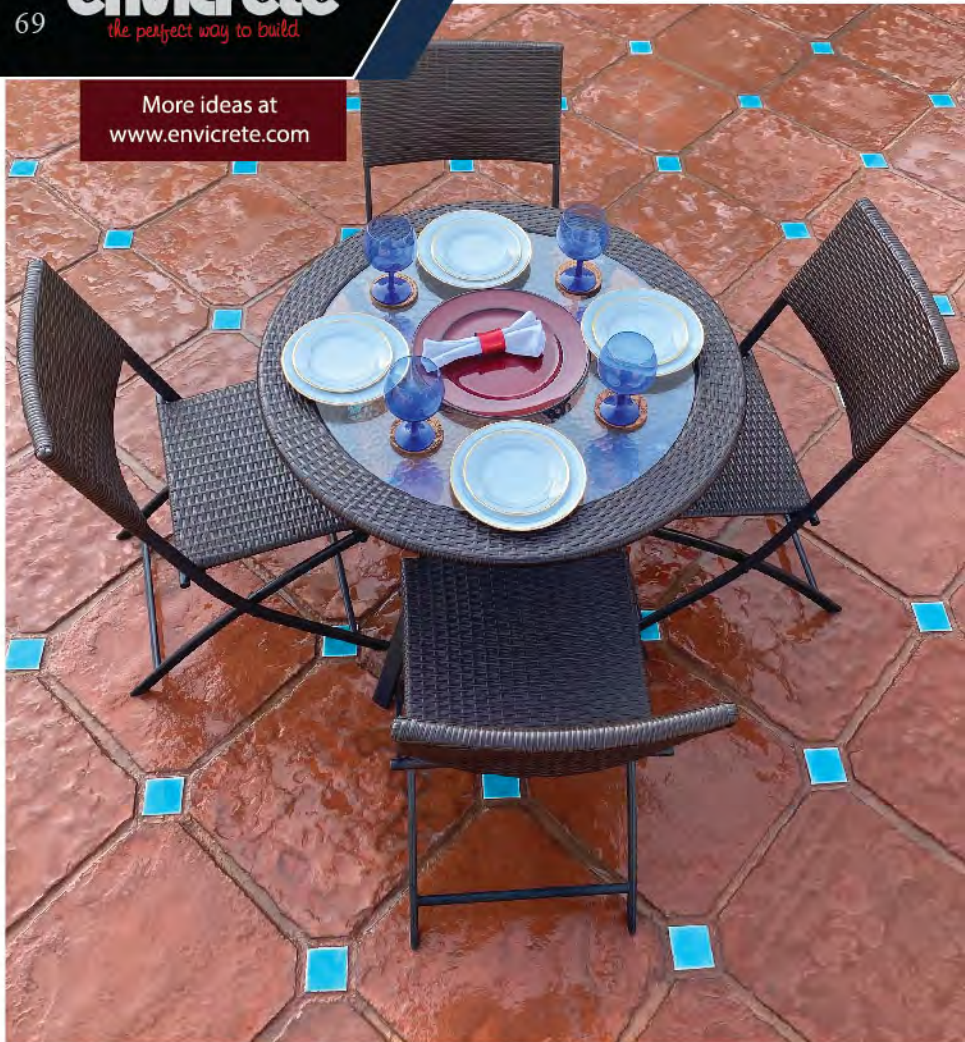

More ideas at
www.envicrete.com