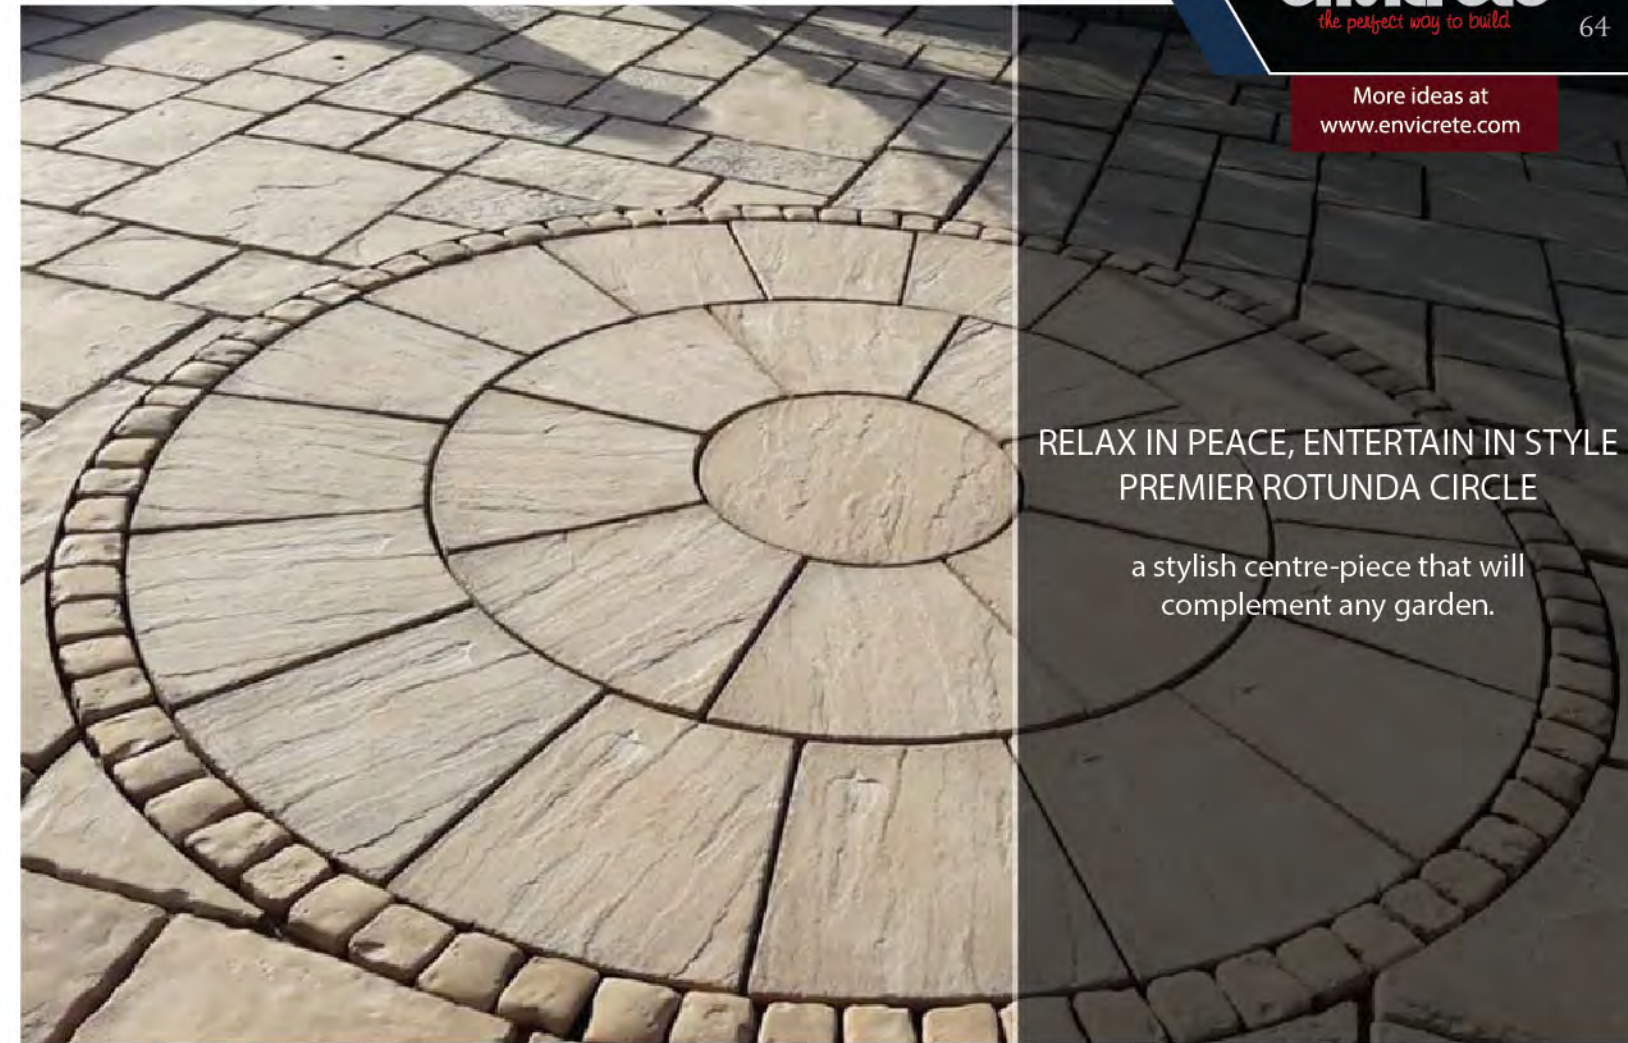

More ideas at
www.envicrete.com