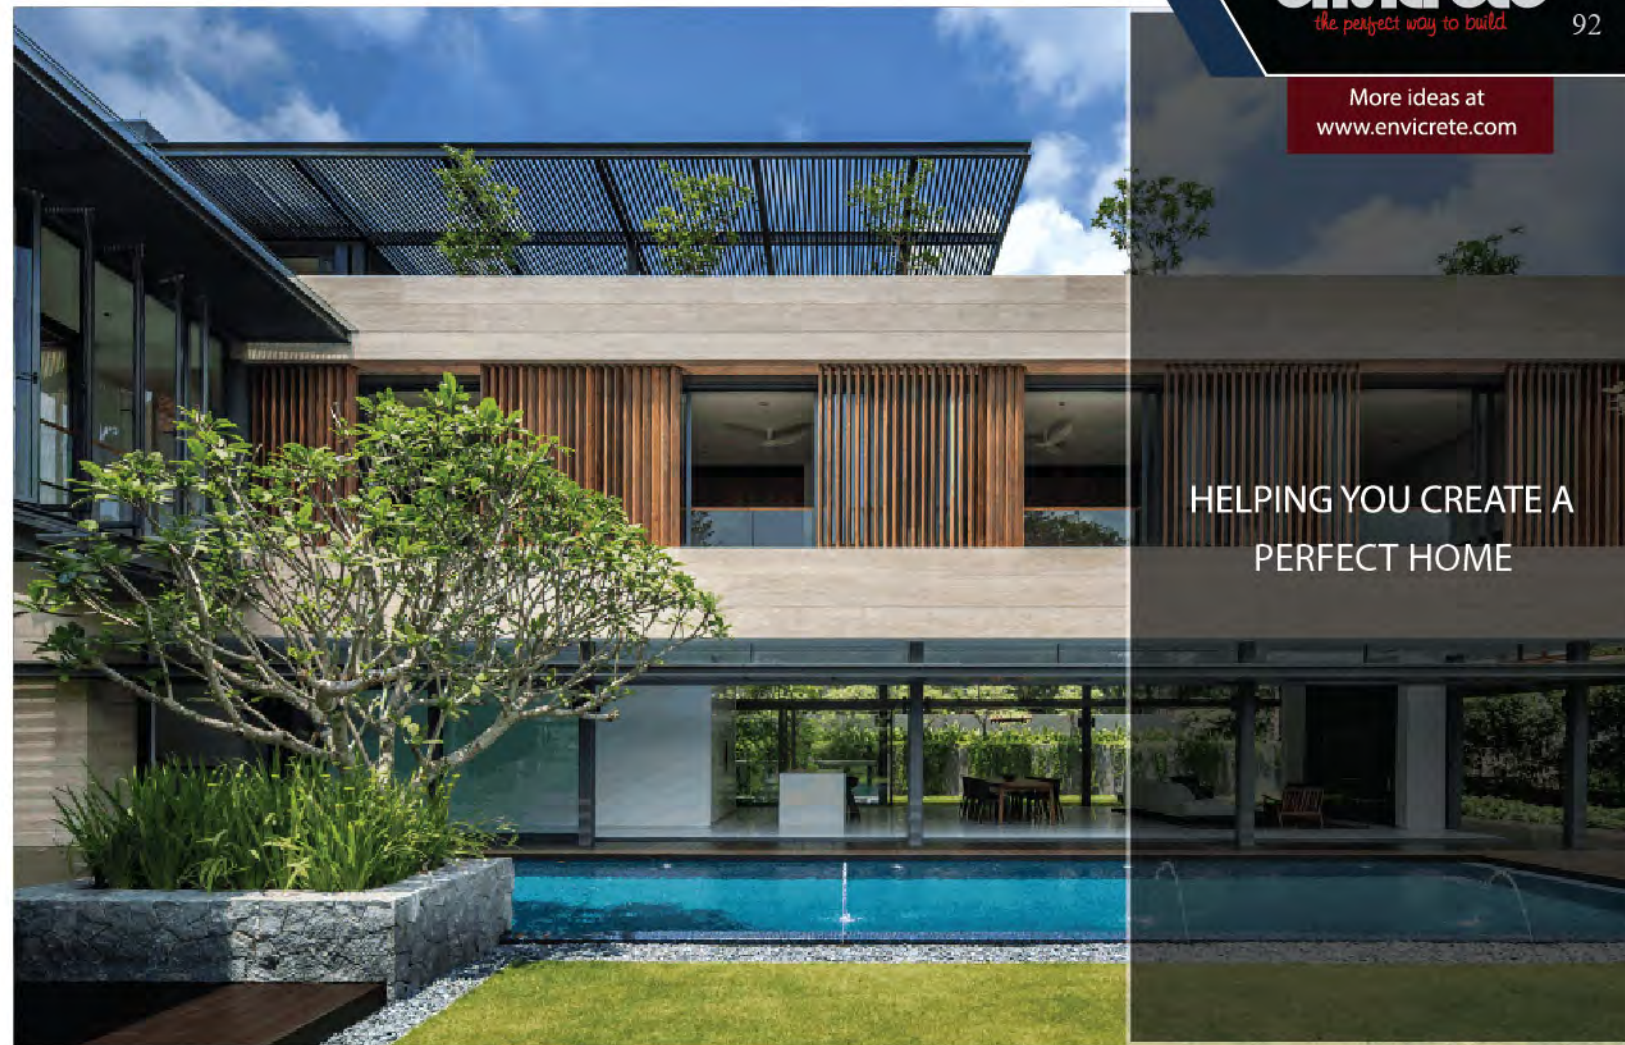

## HELPING YOU CREATE A PERFECT HOME

Envicrete Woodini Collection is the next generation of capped Natural Wood. With its leading technology, woodini collection sets a new standard in aesthetics giving you a more realistic wood appearance. With its rustic texture, rich colours and superior durability, the woodini collection is sure to bring anyone's dream outdoor living space to life.

More ideas at  
[www.envicrete.com](http://www.envicrete.com)

Its stands up to time, weather  
and breathtaking view

More ideas at  
[www.envicrete.com](http://www.envicrete.com)

More ideas at  
[www.envicrete.com](http://www.envicrete.com)