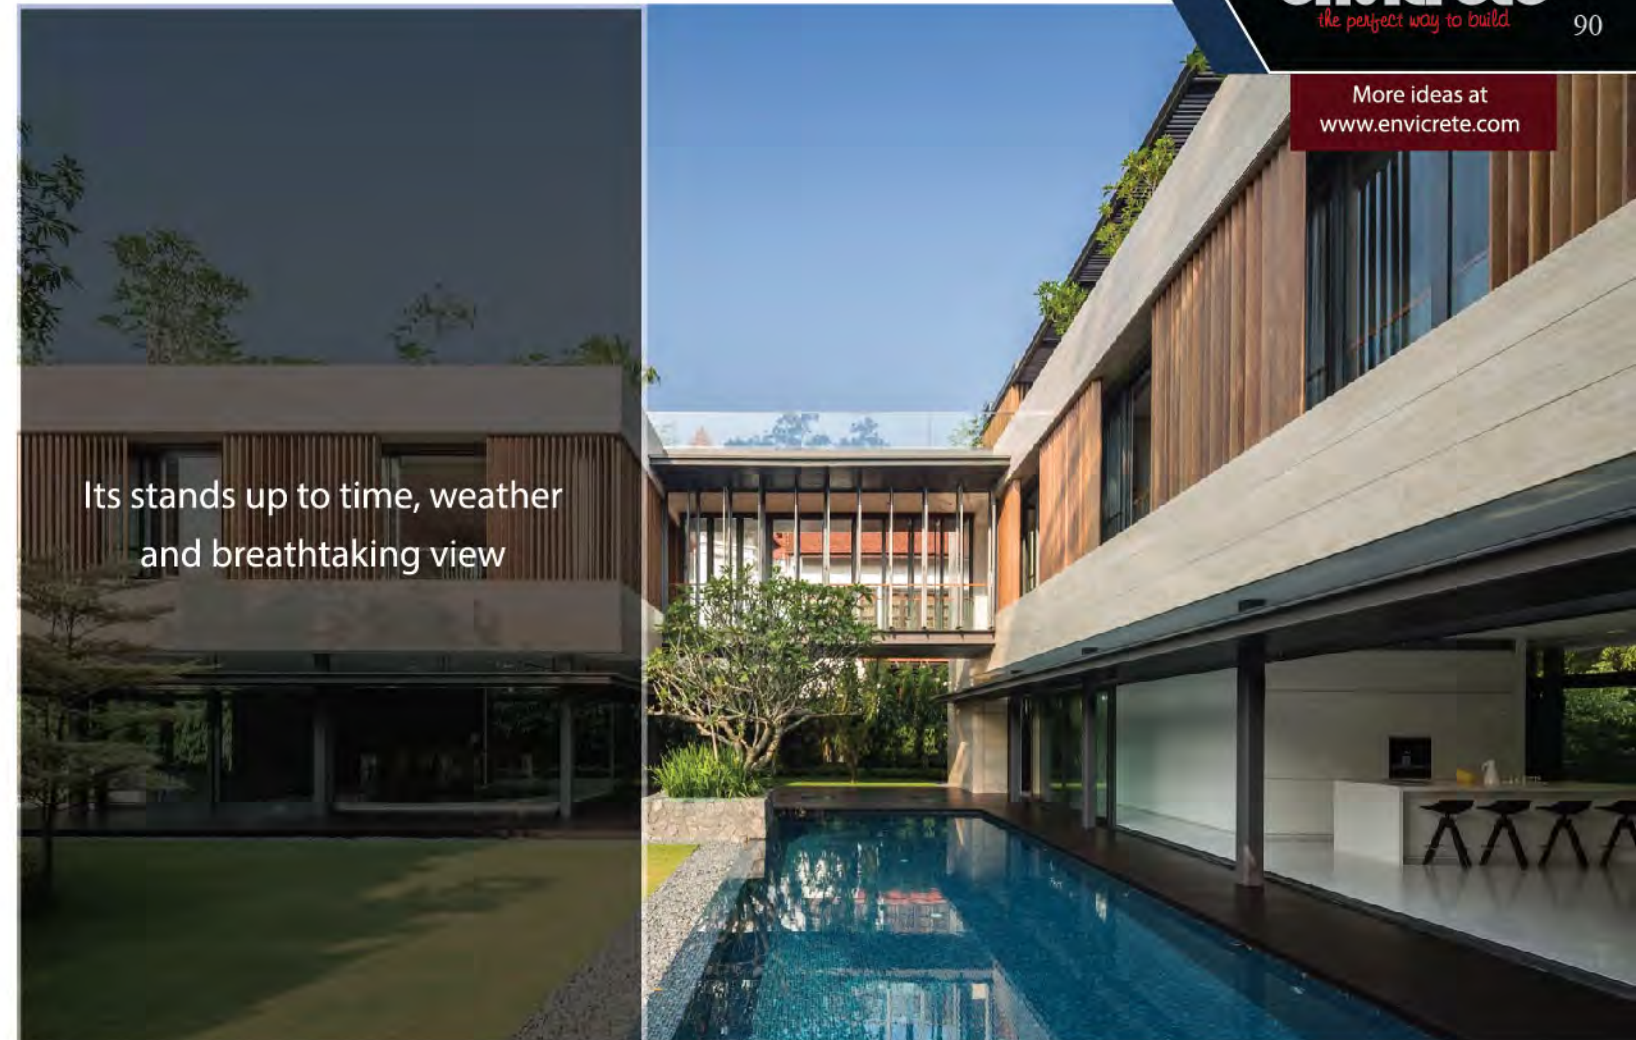

HELPING YOU CREATE A PERFECT HOME

Envicrete Woodini Collection is the next generation of capped Natural Wood. With its leading technology, woodini collection sets a new standard in aesthetics giving you a more realistic wood appearance. With its rustic texture, rich colours and superior durability, the woodini collection is sure to bring anyone's dream outdoor living space to life.

More ideas at
www.envicrete.com