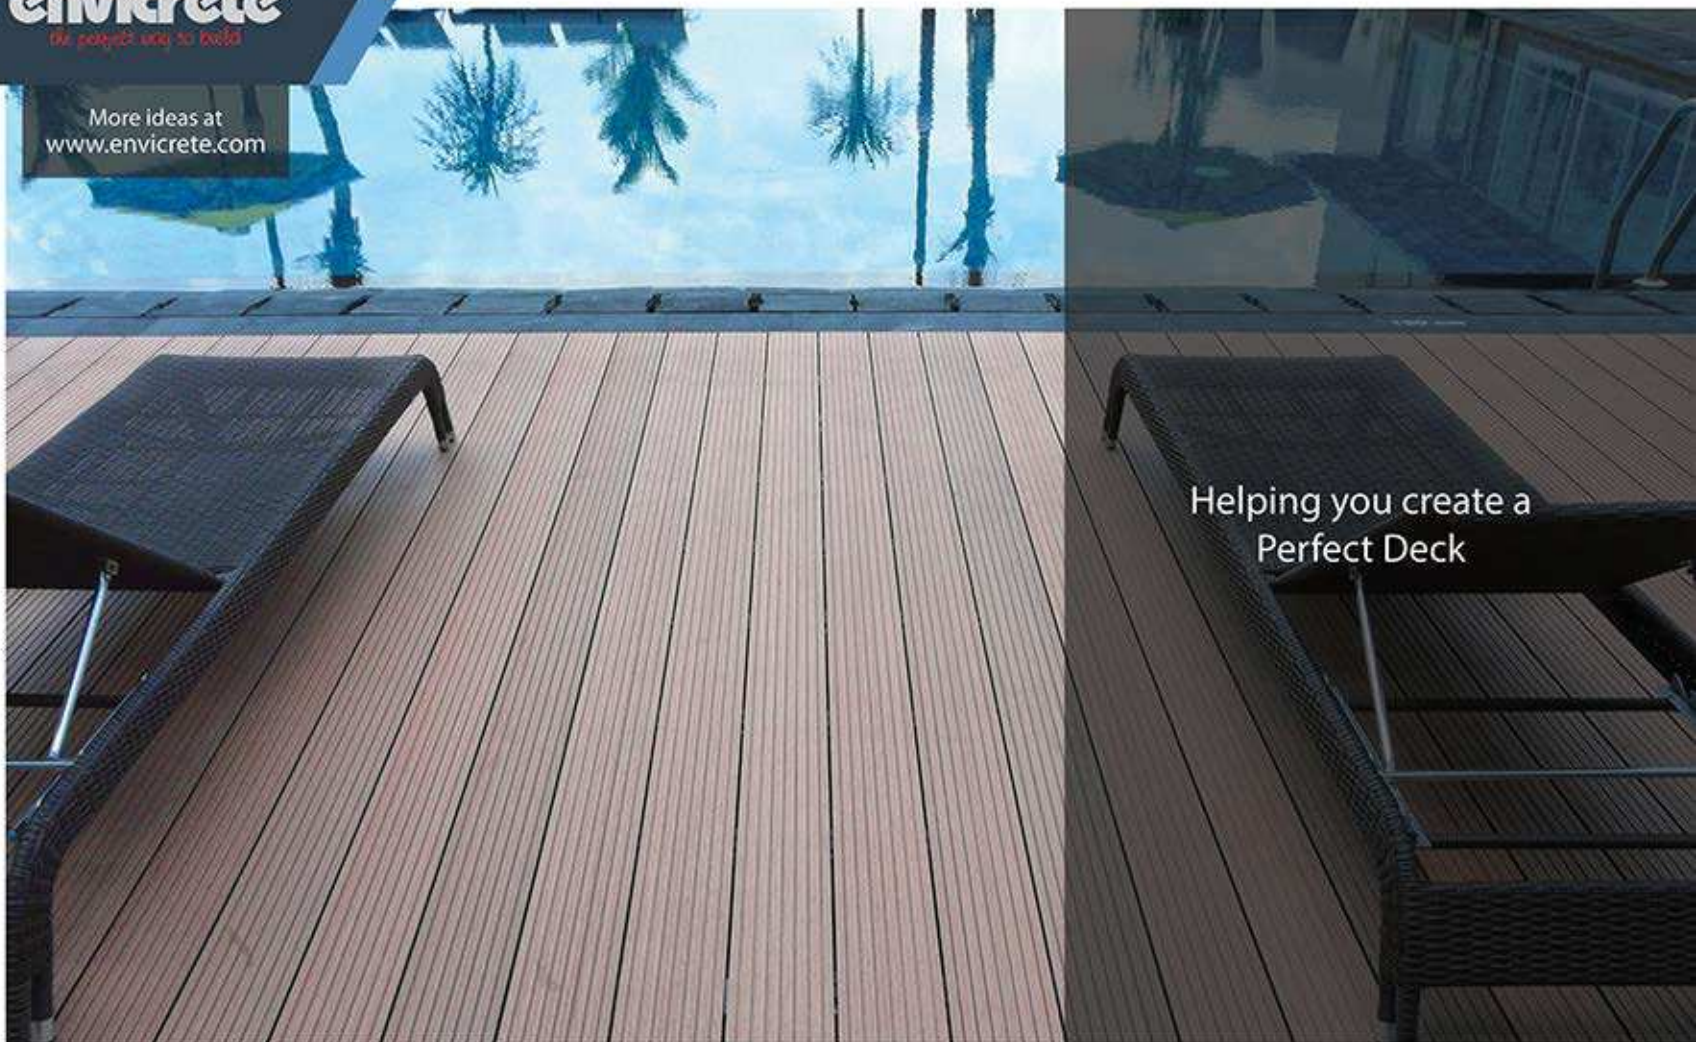

47

envicrete
the perfect way to build

More ideas at
www.envicrete.com

Helping you create a
Perfect Deck

Available in different sizes and vivid colours

W O O D I N I

UAN: (021) 111-456-567 | www.envicrete.com