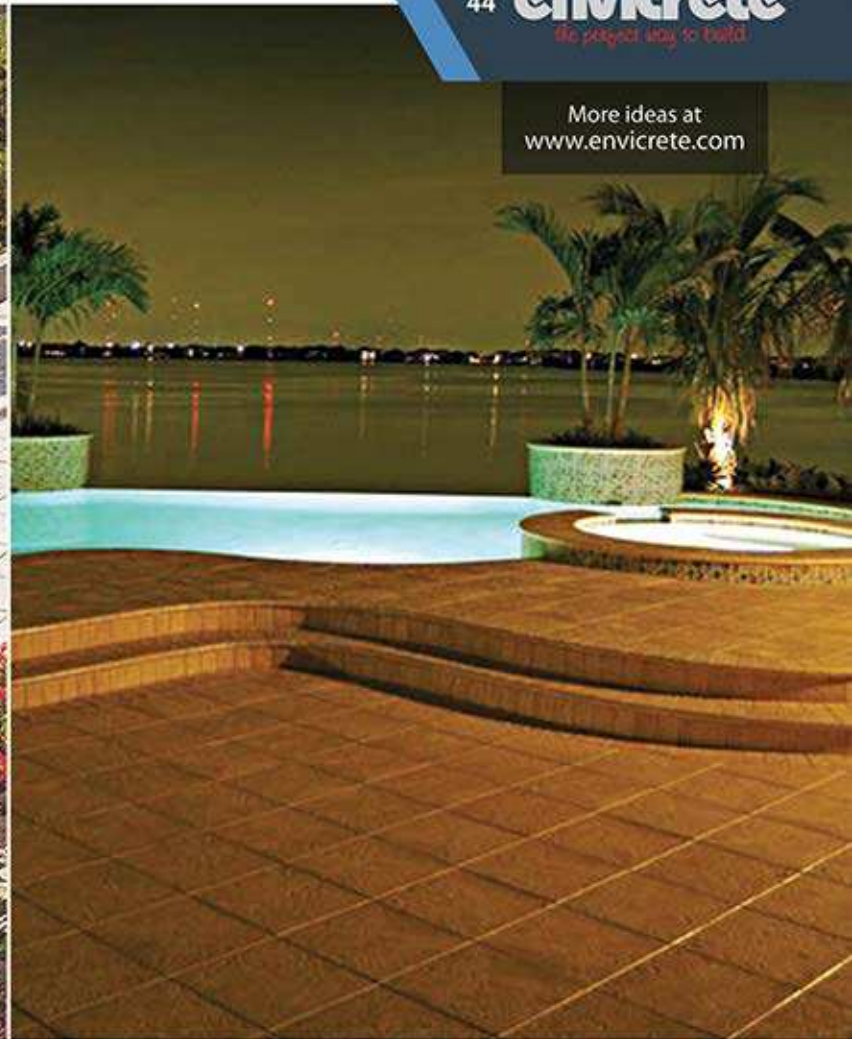

More ideas at
www.envicrete.com

Available in different sizes and vivid colours

envi boston pavers

UAN: (021) 111-456-567 | www.envicrete.com