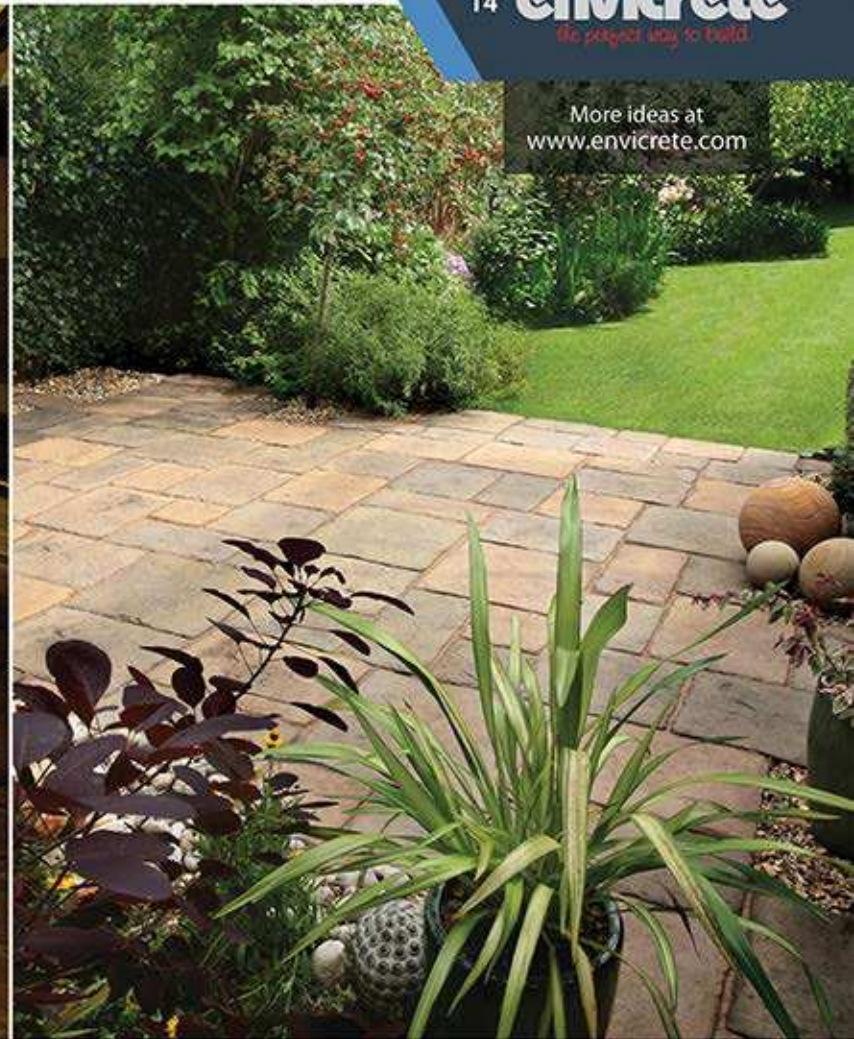

More ideas at
www.envicrete.com