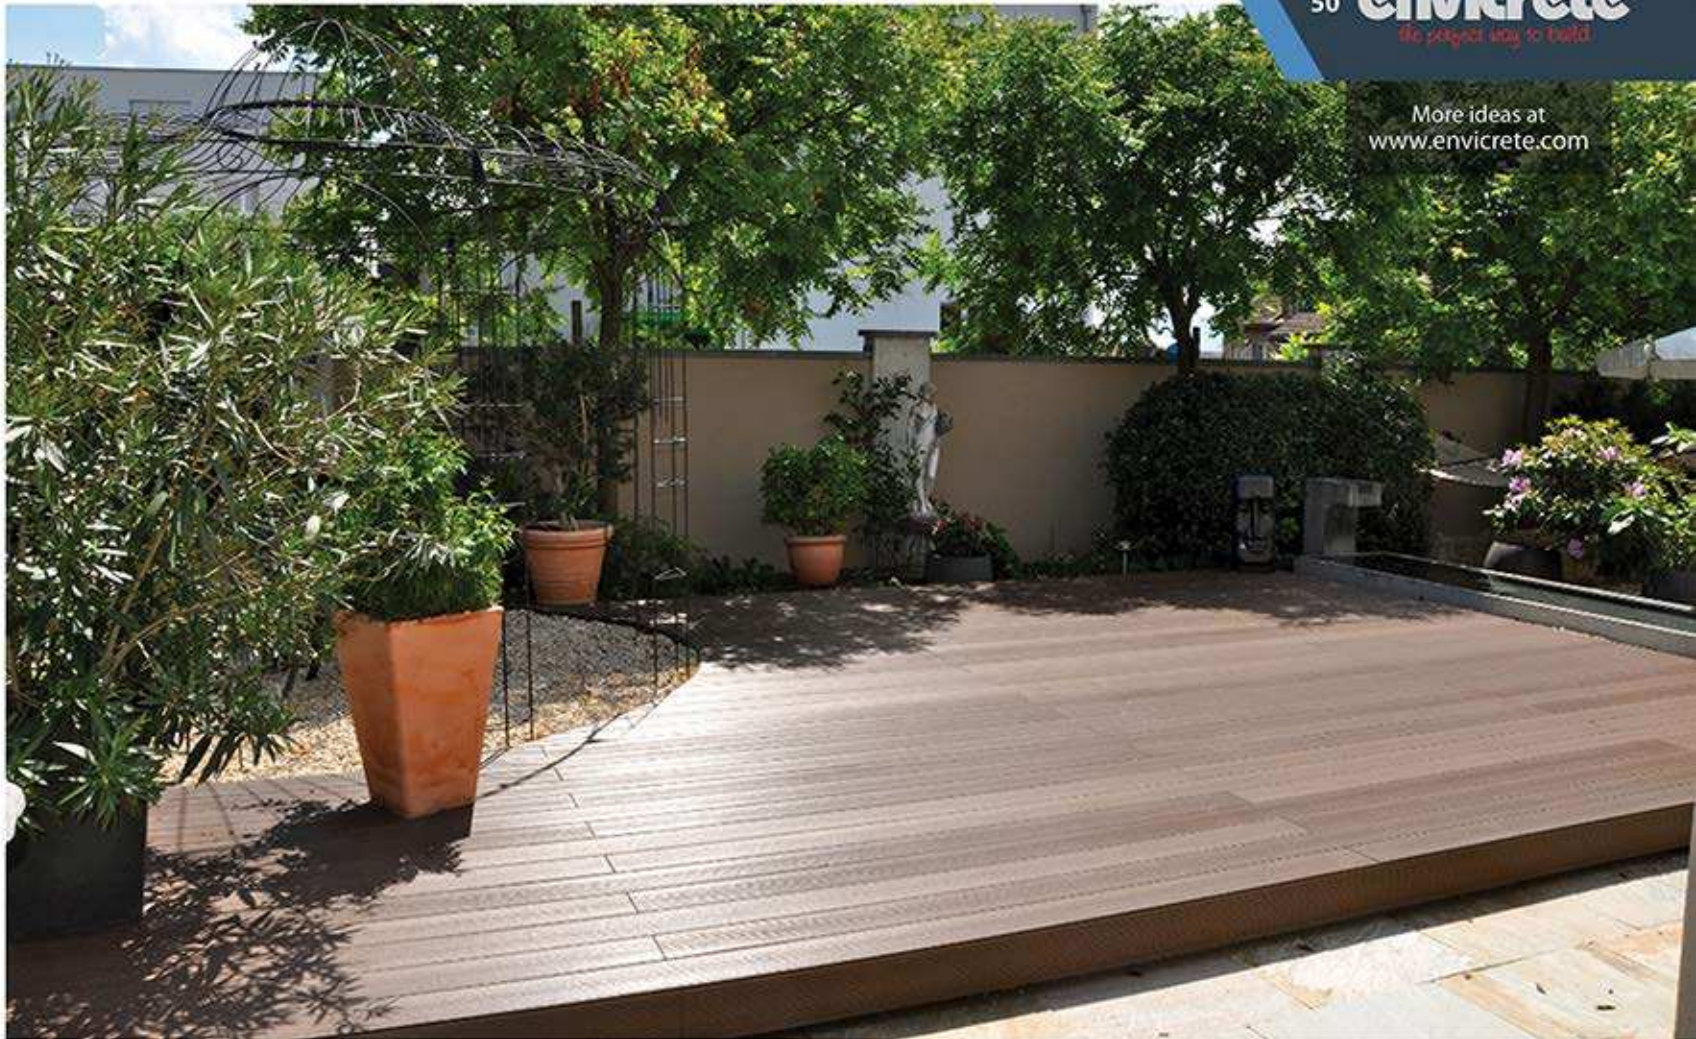

More ideas at
www.envicrete.com

Available in different sizes and vivid colours

W O O D I N I

UAN: (021) 111-456-567 | www.envicrete.com