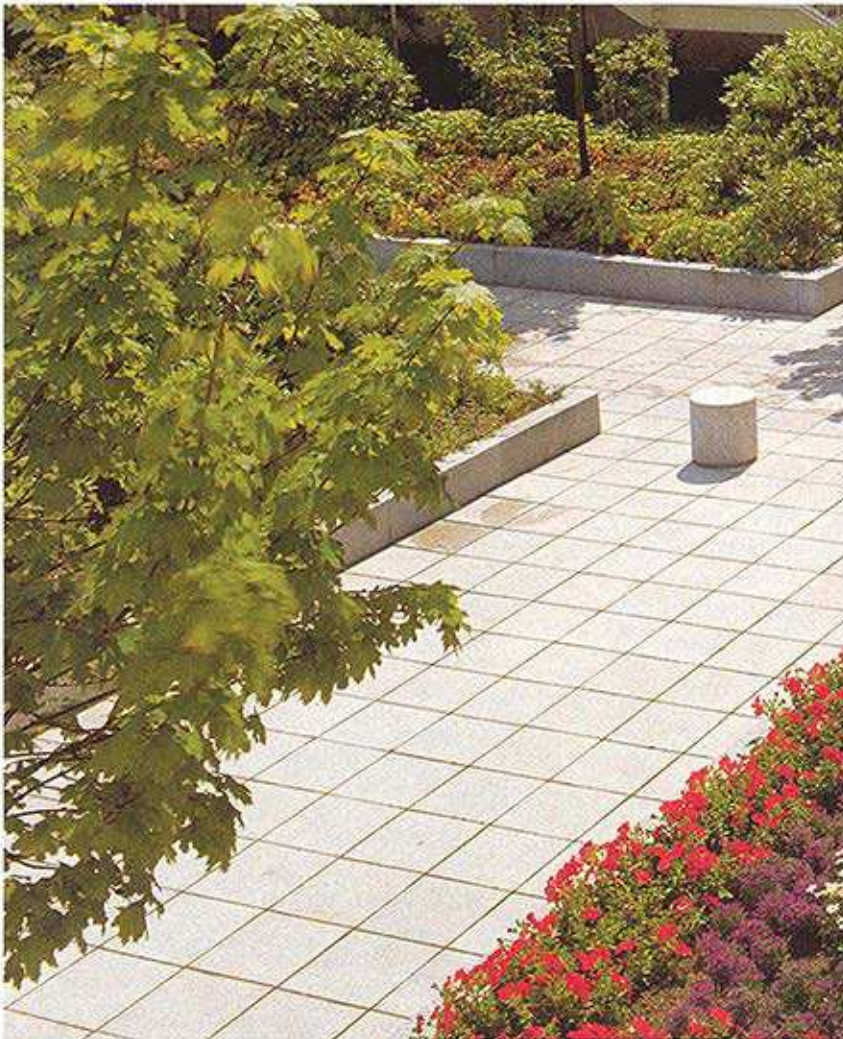

More ideas at
www.envicrete.com

Available in different sizes and vivid colours

envi boston pavers

UAN: (021) 111-456-567 | www.envicrete.com