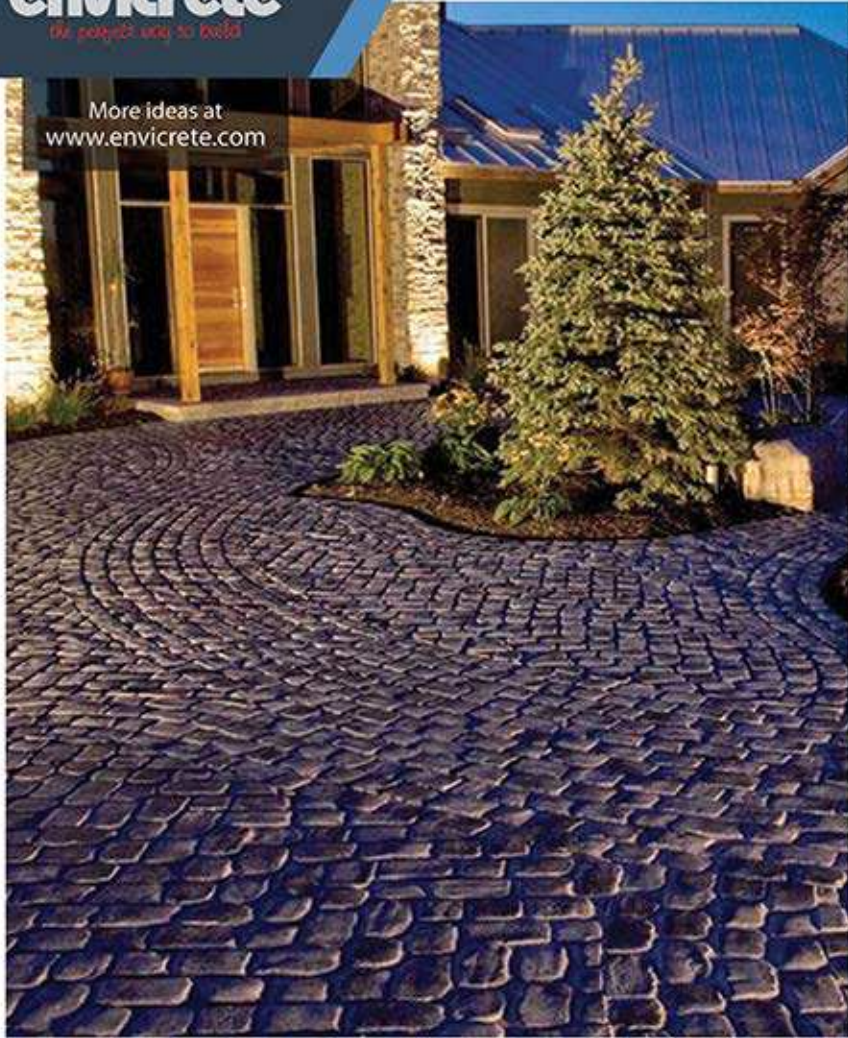

More ideas at
www.envicrete.com

Available in different sizes and vivid colours

envi cobble stone

UAN: (021) 111-456-567 | www.envicrete.com