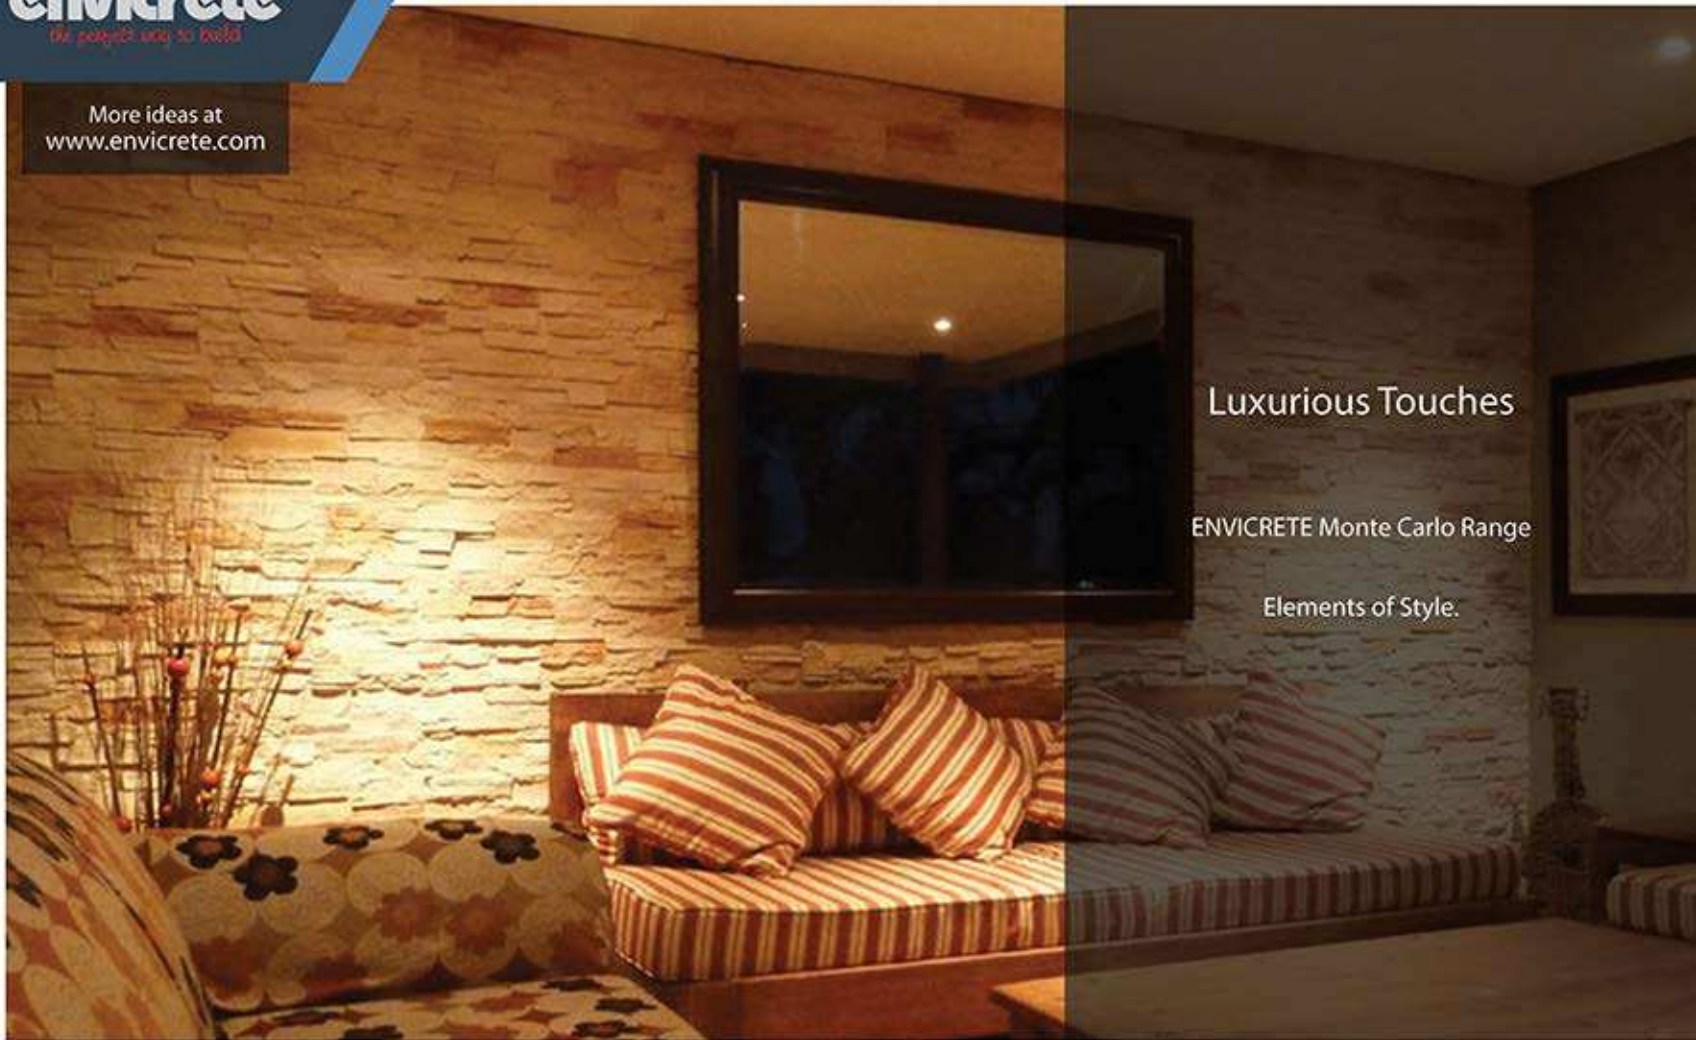

More ideas at
www.envicrete.com

Luxurious Touches

ENVICRETE Monte Carlo Range

Elements of Style.

Available in different sizes and vivid colours

envi stone collection

UAN: (021) 111-456-567 | www.envicrete.com