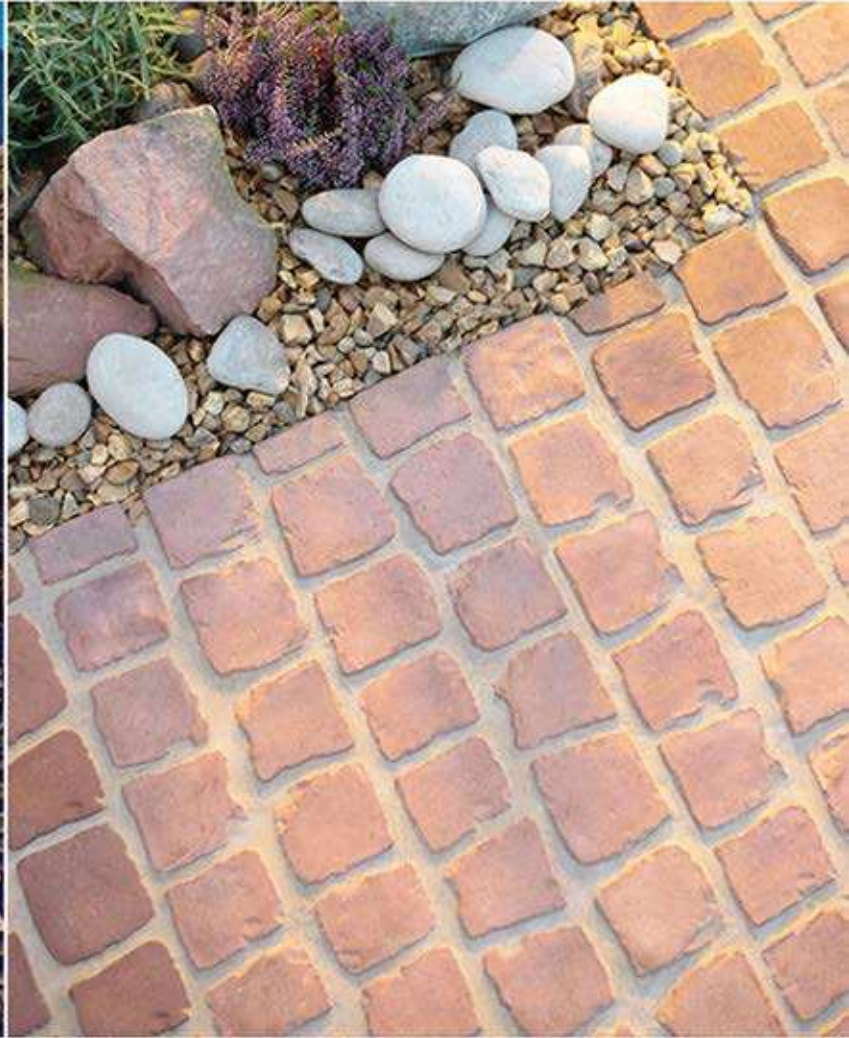

More ideas at
www.envicrete.com

Available in different sizes and vivid colours

envi cobble stone

UAN: (021) 111-456-567 | www.envicrete.com