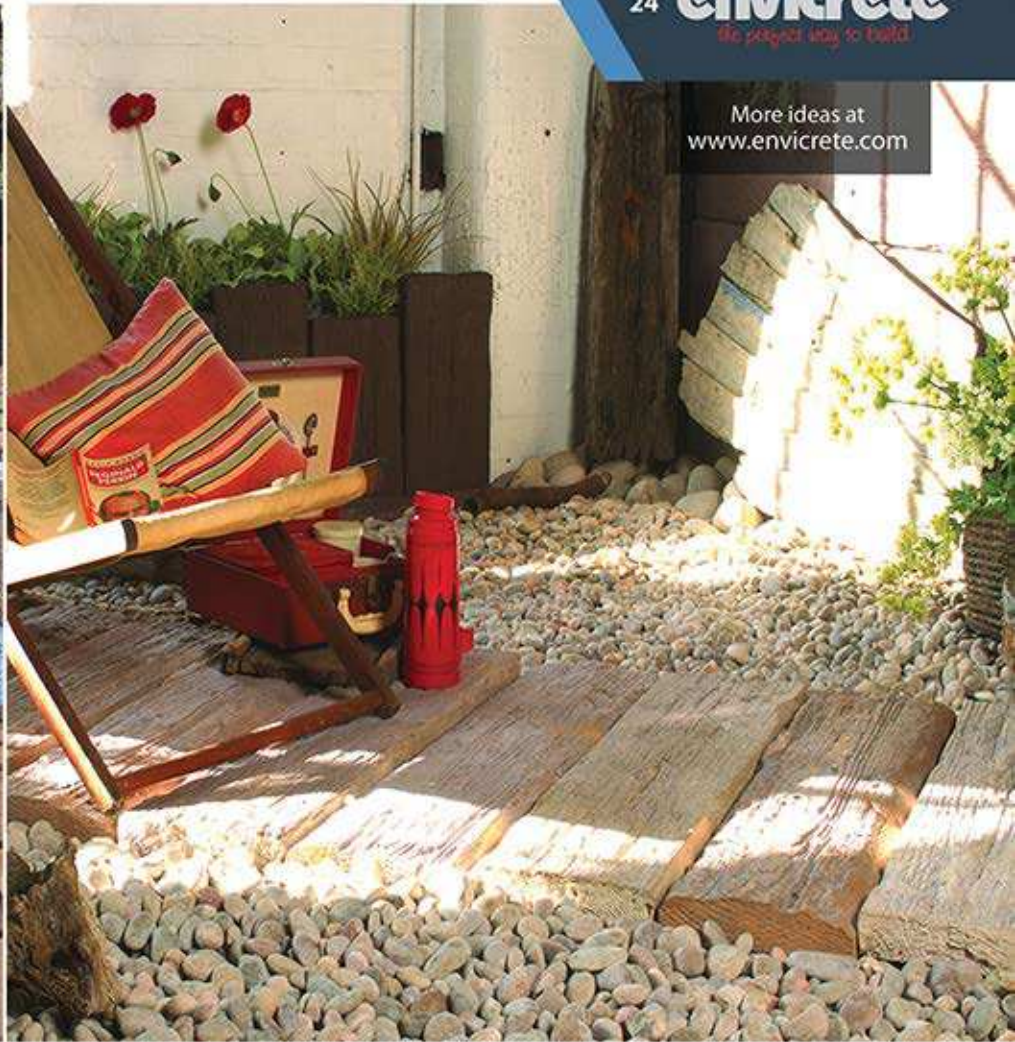

More ideas at
www.envicrete.com

Available in different vivid colours

envi woodstone

UAN: (021) 111-456-567 | www.envicrete.com